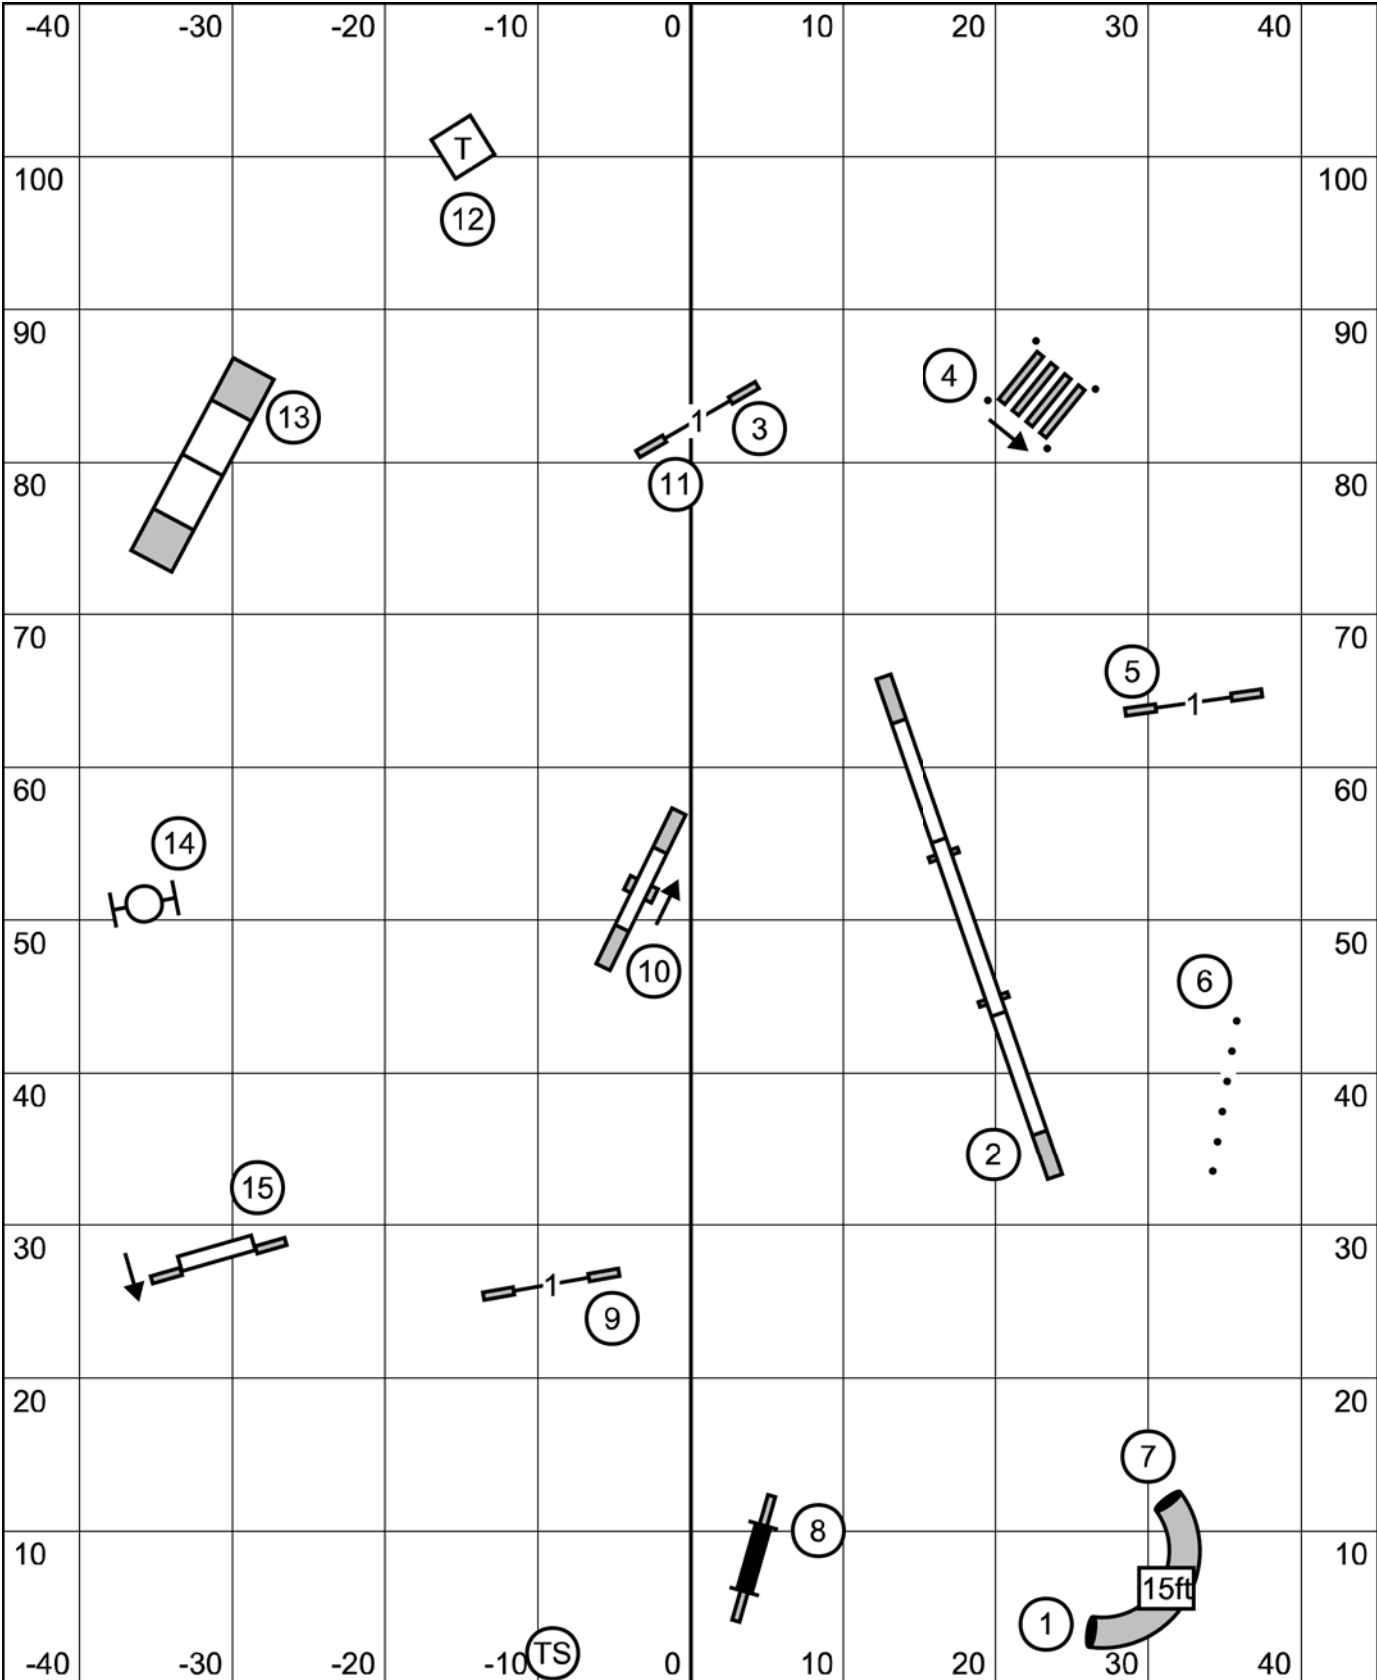

8	60 sec	4P	60 sec
12	60 sec	8P	60 sec
16	55 sec	12P	60 sec
20	50 sec	16P	55 sec
24/24C	50 sec	20P	50 sec

**Denver Samoyed Assoc.**  
**T2B**  
**Sun., January 18, 2026**  
**Judge: Dale Mahoney**

Enter Come in at A-Frame

Exit

Denver Samoyed Assoc.  
 Open Standard  
 Sun., January 18, 2026  
 Judge: Dale Mahoney

Enter

Come in at  
 A-Frame

Exit

Denver Samoyed Assoc.  
 Novice Standard  
 Sun., January 18, 2026  
 Judge: Dale Mahoney

Enter

Come in at  
 A-Frame

8	50 sec	4P	55 sec
12	48 sec	8P	53 sec
16	45 sec	12P	50 sec
20/24C	42 sec	16P	47 sec
24	46 sec	20P	51 sec

**Denver Samoyed Assoc.**  
**Premier JWW**  
**Sun., January 18, 2026**  
**Judge: Dale Mahoney**

Enter 15ft  
 Come in at #14 wing

Exit

**Denver Samoyed Assoc.**  
**Open JWW**  
**Sun., January 18, 2026**  
**Judge: Dale Mahoney**

Enter

Come in at  
 #12 wing

Exit

Denver Samoyed Assoc.  
 Novice JWW  
 Sun., January 18, 2026  
 Judge: Dale Mahoney