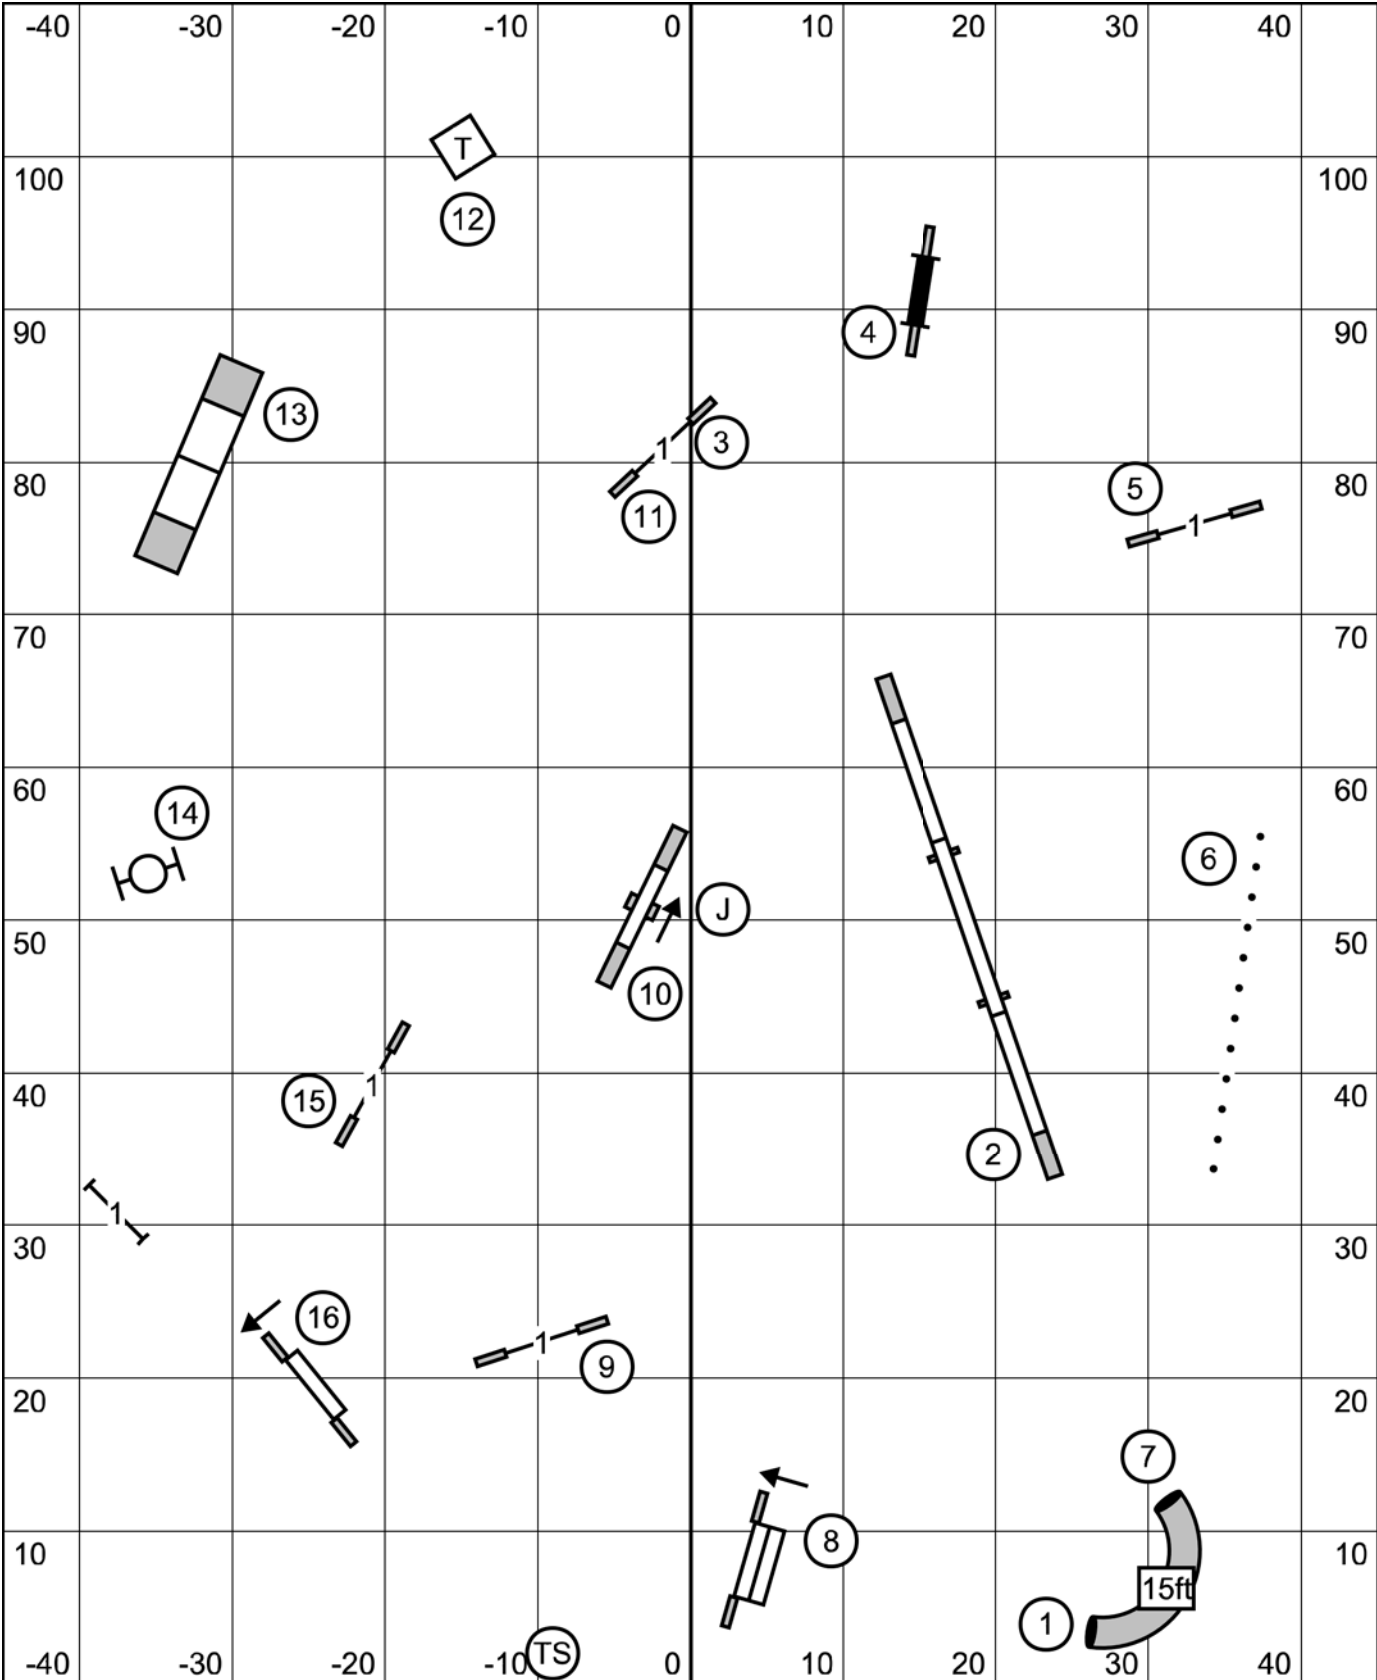

8	60 sec	4P	60 sec
12	60 sec	8P	60 sec
16	55 sec	12P	60 sec
20	50 sec	16P	55 sec
24/24C	50 sec	20P	50 sec

**Denver Samoyed Assoc.**  
**T2B**  
**Sun., January 18, 2026**  
**Judge: Dale Mahoney**

Enter Come in at A-Frame

Exit

Denver Samoyed Assoc.  
 Open Standard  
 Sun., January 18, 2026  
 Judge: Dale Mahoney

Enter

Come in at  
 A-Frame

Exit

Denver Samoyed Assoc.  
 Novice Standard  
 Sun., January 18, 2026  
 Judge: Dale Mahoney

Enter

Come in at  
 A-Frame

8	50 sec	4P	55 sec
12	48 sec	8P	53 sec
16	45 sec	12P	50 sec
20/24C	42 sec	16P	47 sec
24	46 sec	20P	51 sec

**Denver Samoyed Assoc.**  
**Premier JWW**  
**Sun., January 18, 2026**  
**Judge: Dale Mahoney**

Enter 15ft  
 Come in at #14 wing

Exit

**Denver Samoyed Assoc.**  
**Open JWW**  
**Sun., January 18, 2026**  
**Judge: Dale Mahoney**

Enter

Come in at  
 #12 wing

Exit

Denver Samoyed Assoc.  
 Novice JWW  
 Sun., January 18, 2026  
 Judge: Dale Mahoney