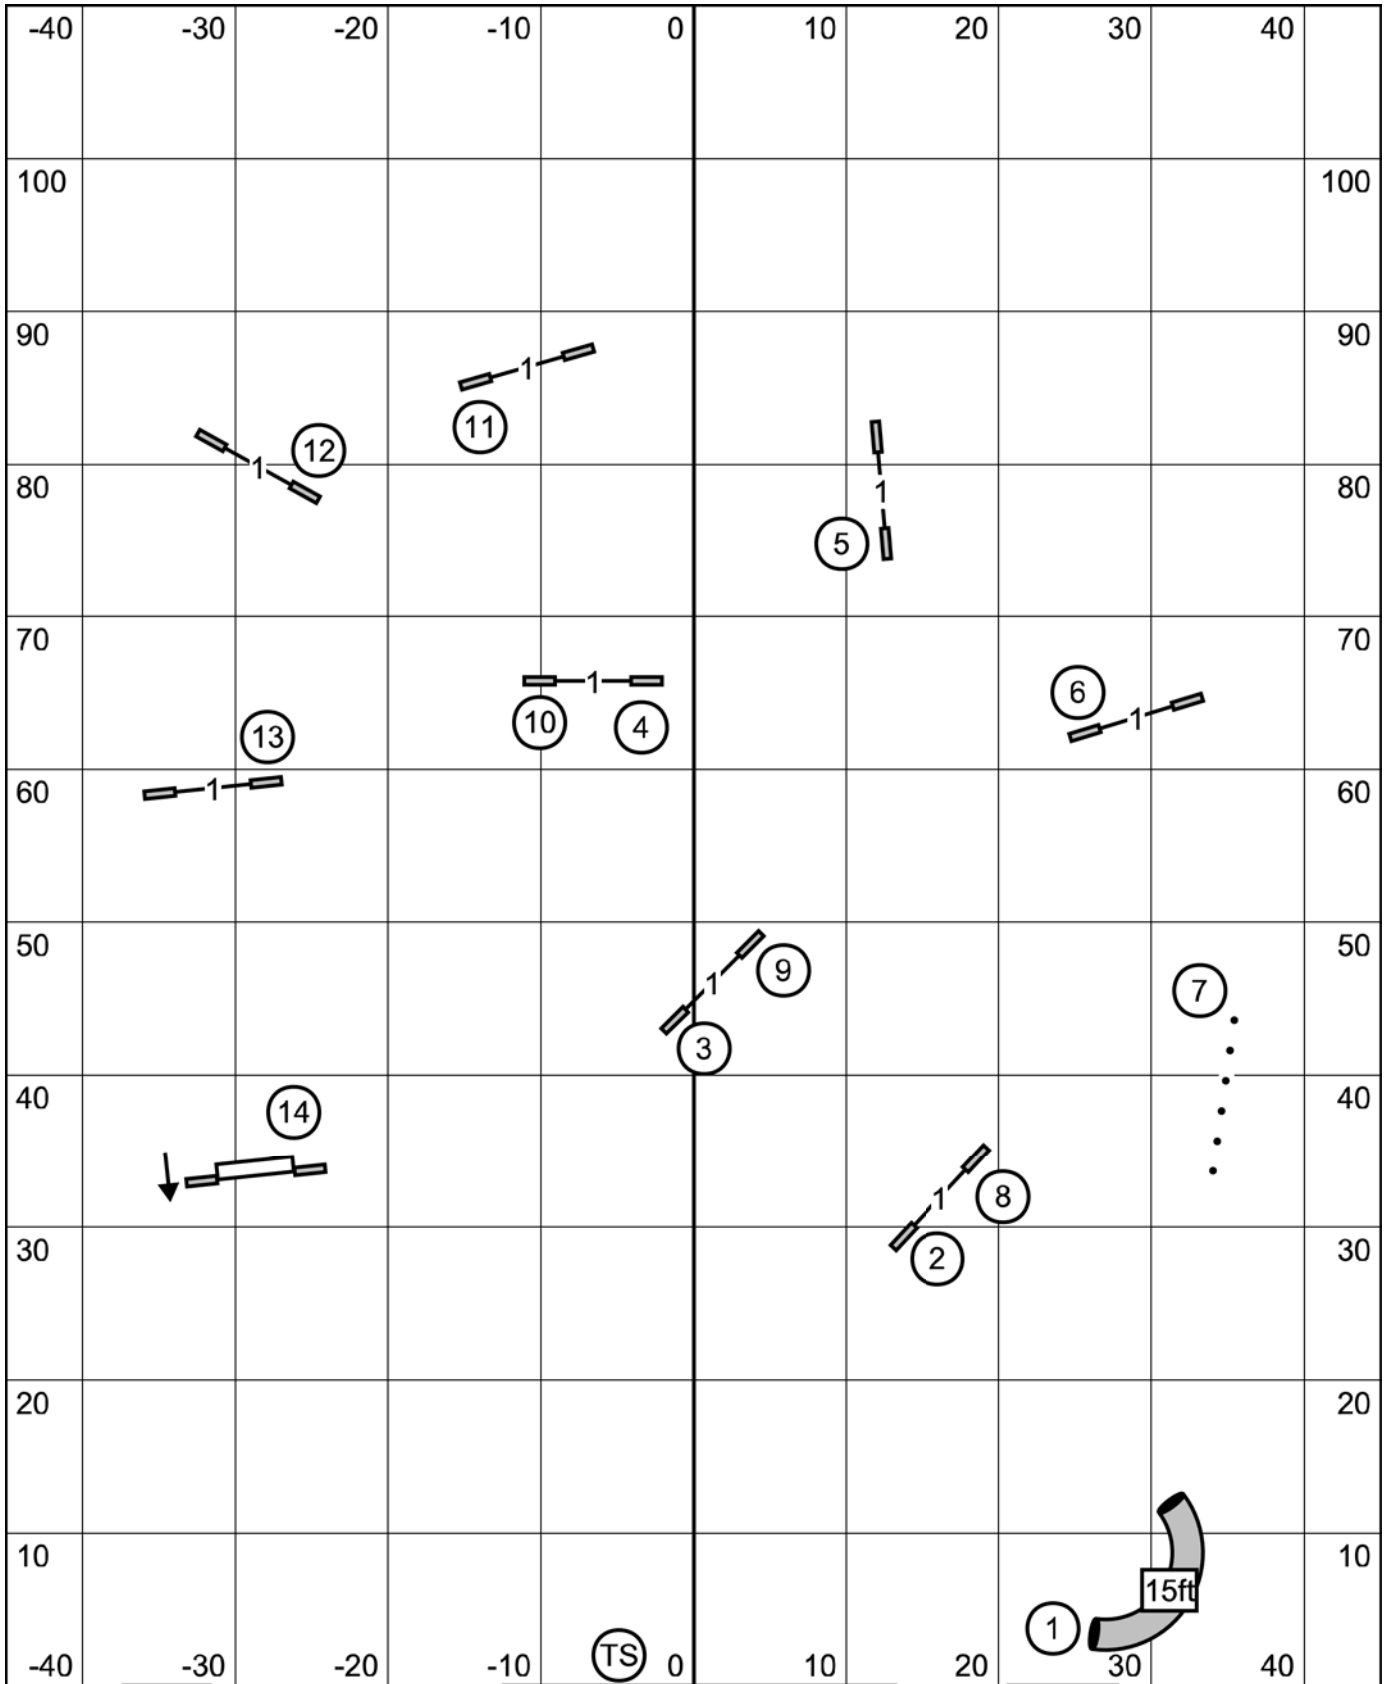

Enter 15ft  
 Come in at #14 wing

Exit

**Denver Samoyed Assoc.**  
**Open JWW**  
**Sun., January 18, 2026**  
**Judge: Dale Mahoney**

Enter

Come in at  
 #12 wing

Exit

Denver Samoyed Assoc.  
 Novice JWW  
 Sun., January 18, 2026  
 Judge: Dale Mahoney