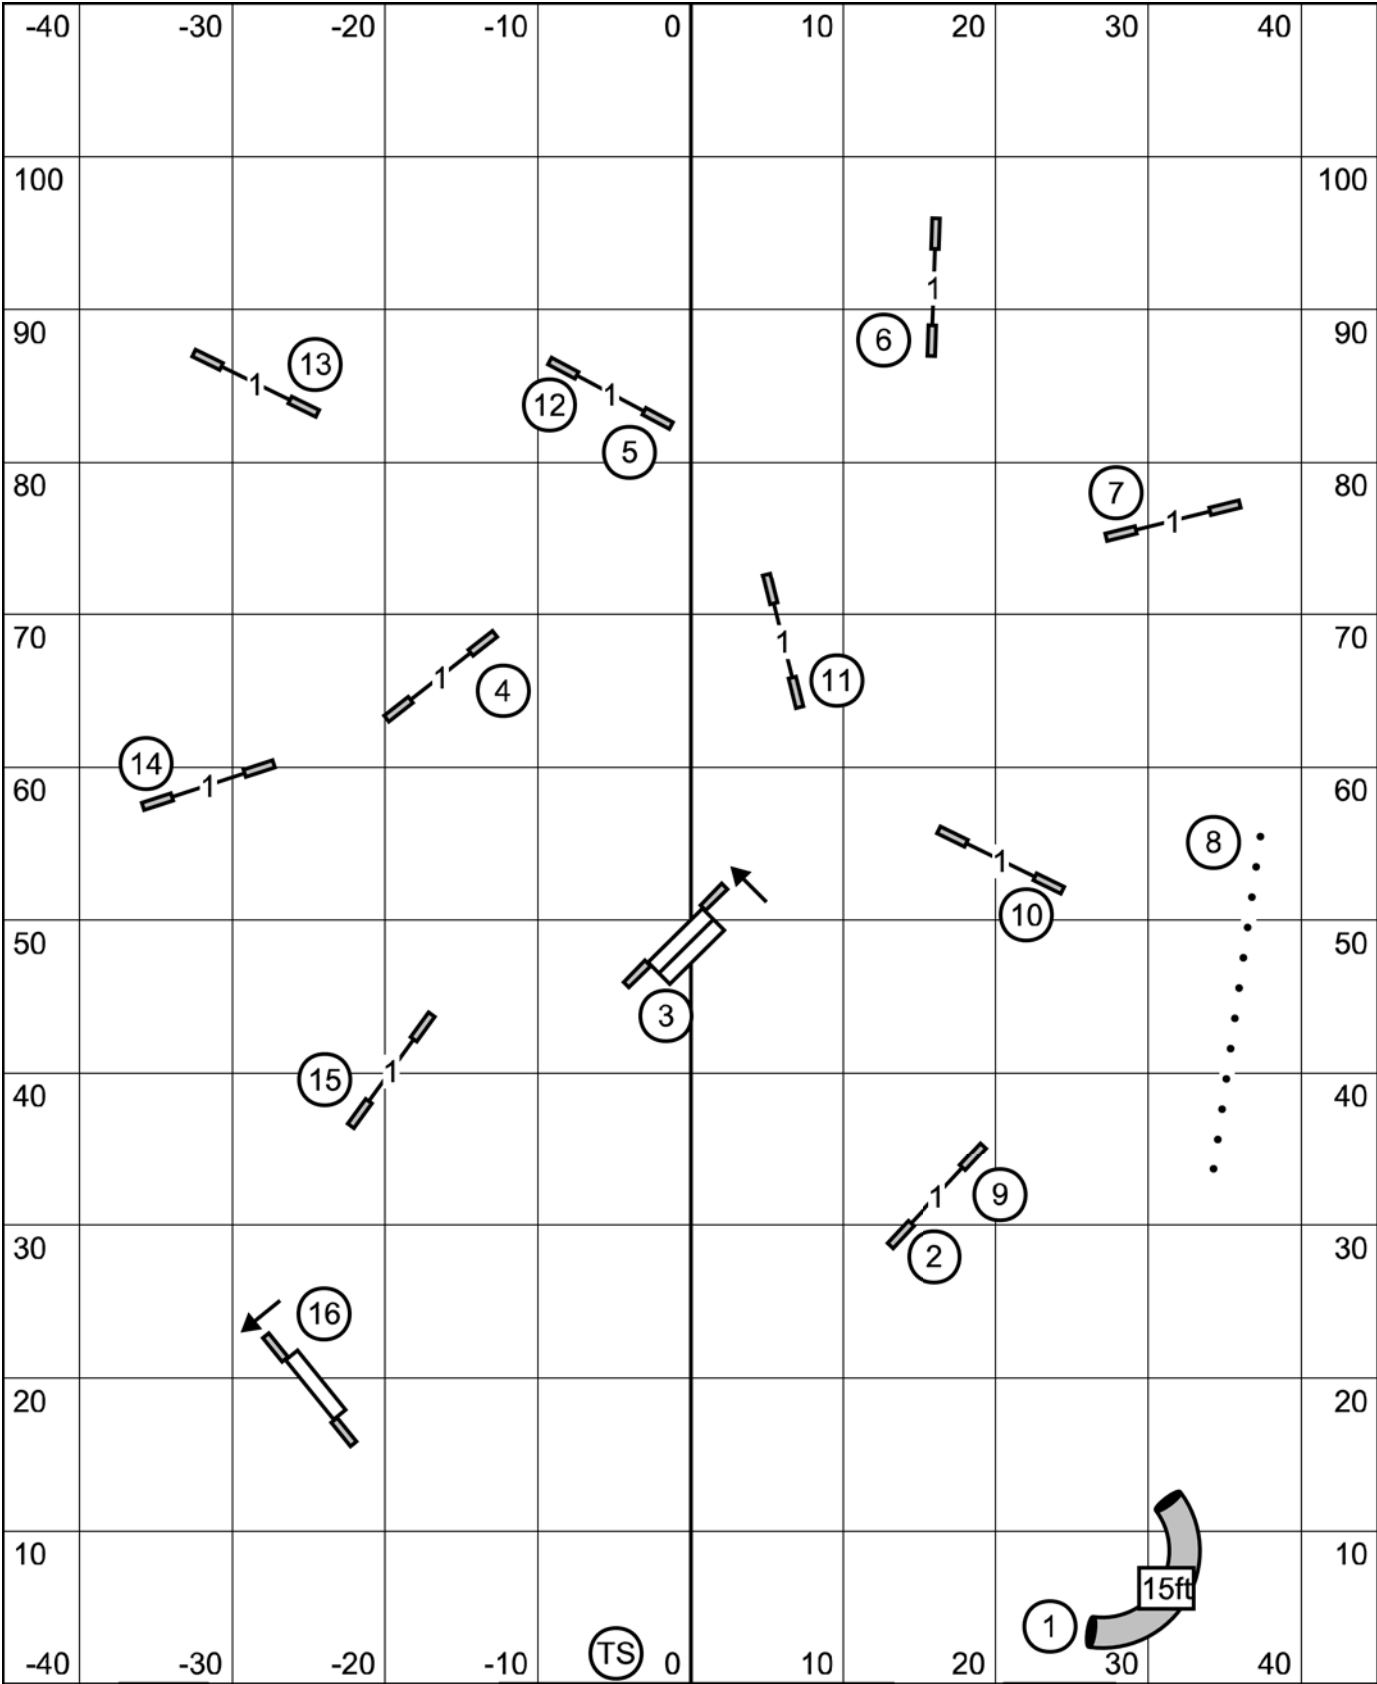

Enter

Come in at  
 A-Frame

8	50 sec	4P	55 sec
12	48 sec	8P	53 sec
16	45 sec	12P	50 sec
20/24C	42 sec	16P	47 sec
24	46 sec	20P	51 sec

**Denver Samoyed Assoc.**  
**Premier JWW**  
**Sun., January 18, 2026**  
**Judge: Dale Mahoney**

Enter 15ft  
 Come in at #14 wing

Exit

**Denver Samoyed Assoc.**  
**Open JWW**  
**Sun., January 18, 2026**  
**Judge: Dale Mahoney**

Enter

Come in at  
 #12 wing

Exit

Denver Samoyed Assoc.  
 Novice JWW  
 Sun., January 18, 2026  
 Judge: Dale Mahoney