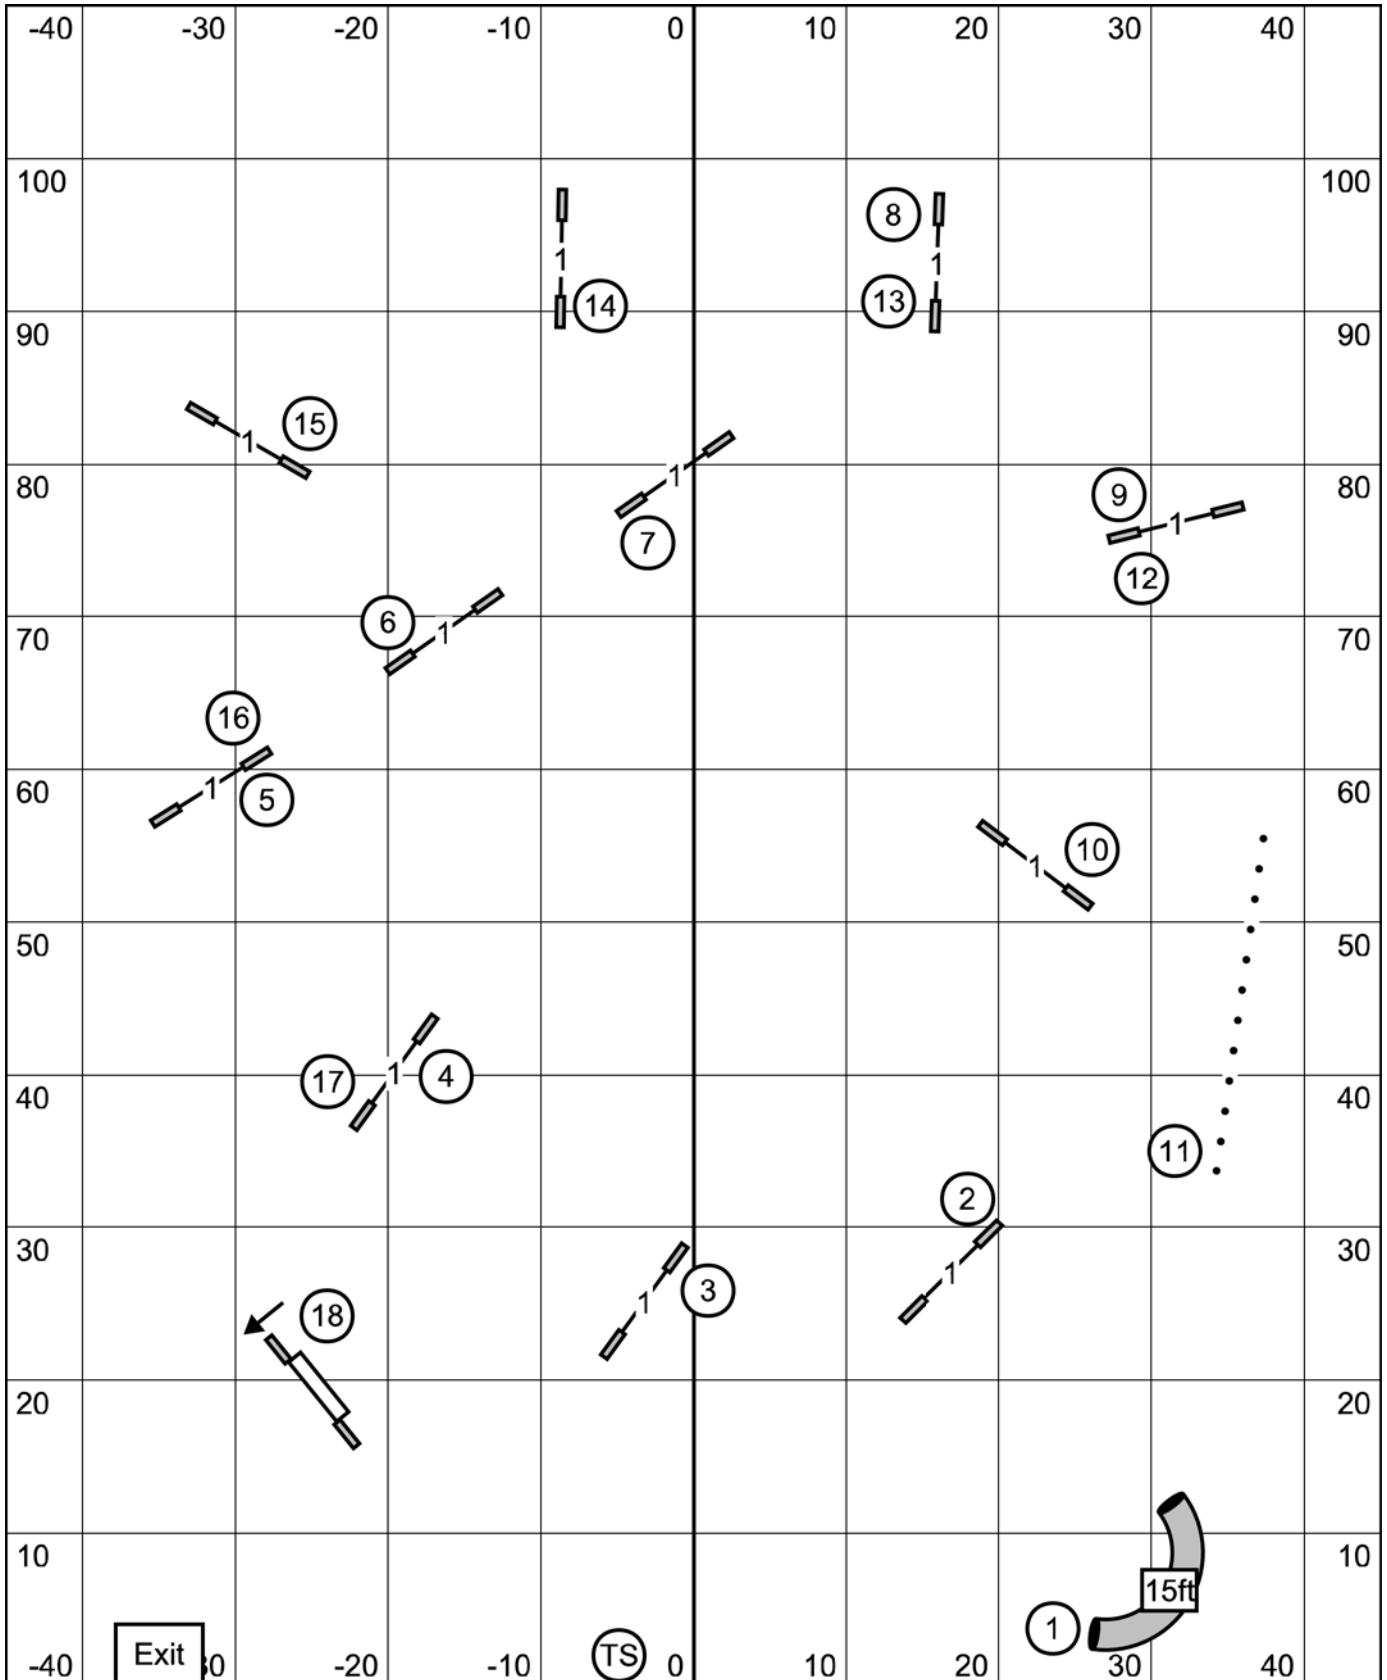

Exit

Denver Samoyed Assoc.  
 Open Standard  
 Sun., January 18, 2026  
 Judge: Dale Mahoney

Enter

Come in at  
 A-Frame

Exit

Denver Samoyed Assoc.  
 Novice Standard  
 Sun., January 18, 2026  
 Judge: Dale Mahoney

Enter

Come in at  
 A-Frame

8	50 sec	4P	55 sec
12	48 sec	8P	53 sec
16	45 sec	12P	50 sec
20/24C	42 sec	16P	47 sec
24	46 sec	20P	51 sec

**Denver Samoyed Assoc.**  
**Premier JWW**  
**Sun., January 18, 2026**  
**Judge: Dale Mahoney**

Enter 15ft  
 Come in at #14 wing

Exit

**Denver Samoyed Assoc.**  
**Open JWW**  
**Sun., January 18, 2026**  
**Judge: Dale Mahoney**

Enter

Come in at  
 #12 wing

Exit

Denver Samoyed Assoc.  
 Novice JWW  
 Sun., January 18, 2026  
 Judge: Dale Mahoney