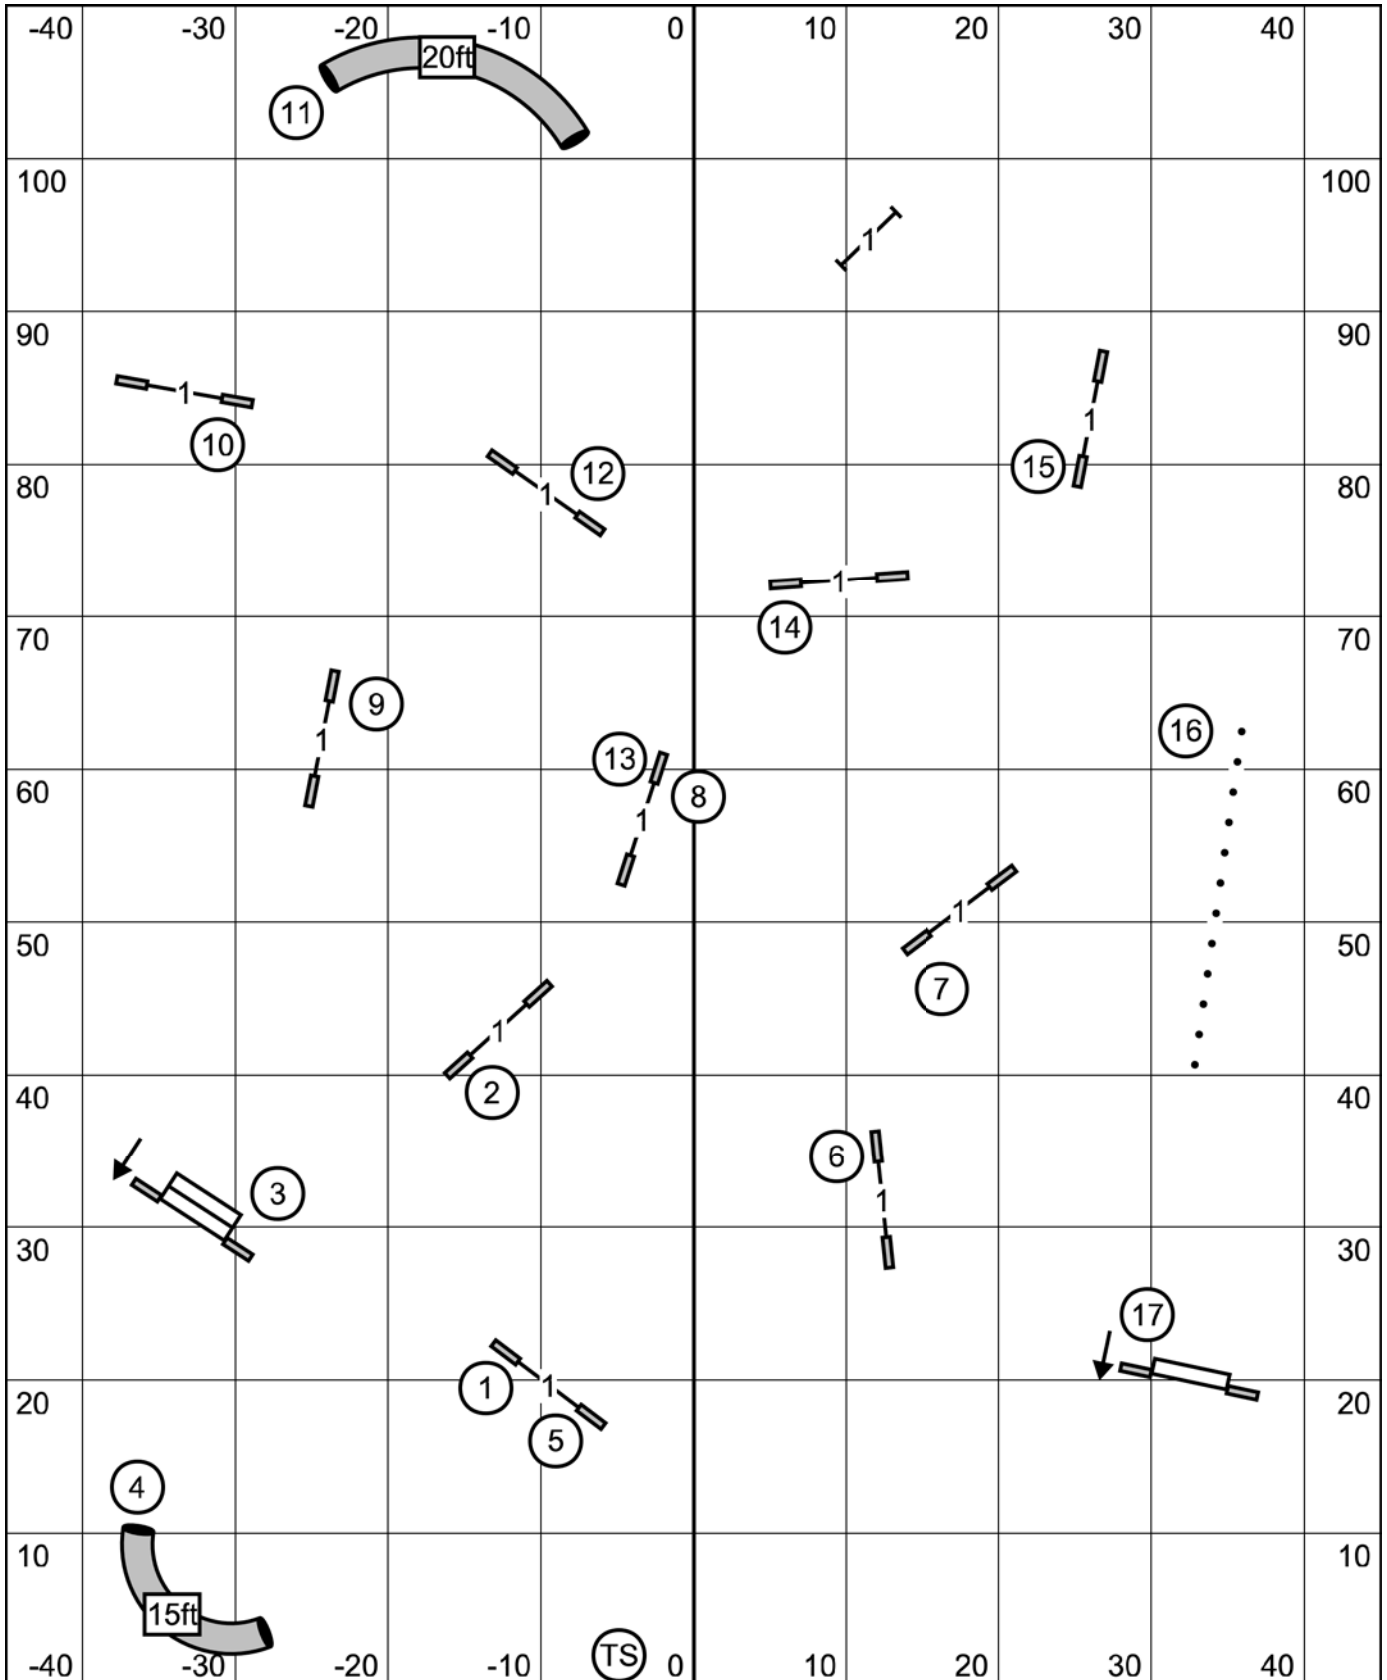

Exit

Enter

Denver Samoyed Assoc.
 Open Standard
 Sat., January 17, 2026
 Judge: Dale Mahoney

Come in
 at weaves

Exit

Enter

Denver Samoyed Assoc.
Master / Excellent JWW
Sat., January 17, 2026
Judge: Dale Mahoney

Come in at
 2nd tunnel

Exit

Enter

Denver Samoyed Assoc.
Open JWW
Sat., January 17, 2026
Judge: Dale Mahoney

Come in at
 2nd tunnel

Exit

Enter

Denver Samoyed Assoc.
Novice JWW
Sat., January 17, 2026
Judge: Dale Mahoney