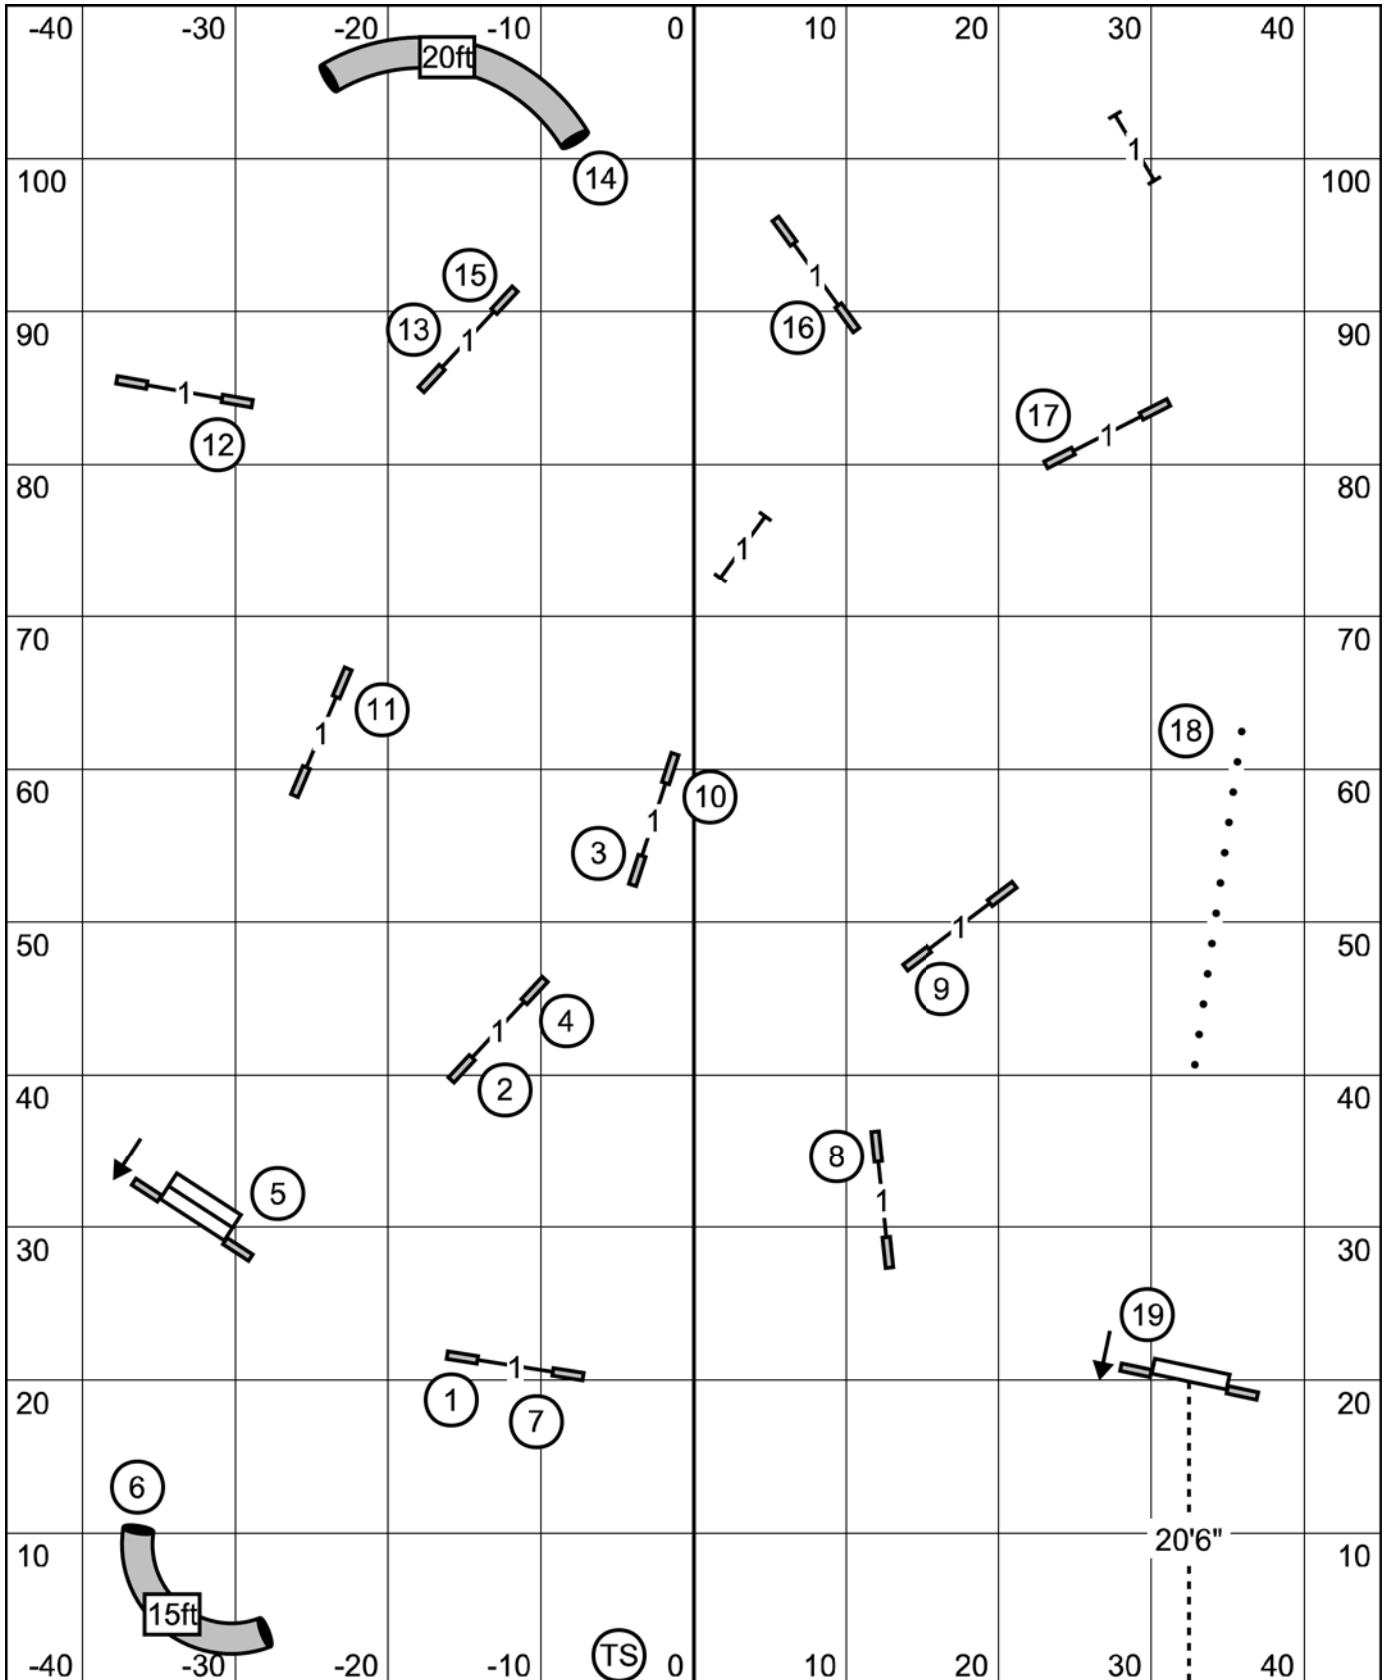

Exit

Enter

Denver Samoyed Assoc.
 Open Standard
 Sat., January 17, 2026
 Judge: Dale Mahoney

Come in
 at weaves

Exit

Enter

Denver Samoyed Assoc.
Master / Excellent JWW
Sat., January 17, 2026
Judge: Dale Mahoney

Come in at
 2nd tunnel

Exit

Enter

Denver Samoyed Assoc.
Open JWW
Sat., January 17, 2026
Judge: Dale Mahoney

Come in at
 2nd tunnel

Exit

Enter

Denver Samoyed Assoc.
Novice JWW
Sat., January 17, 2026
Judge: Dale Mahoney