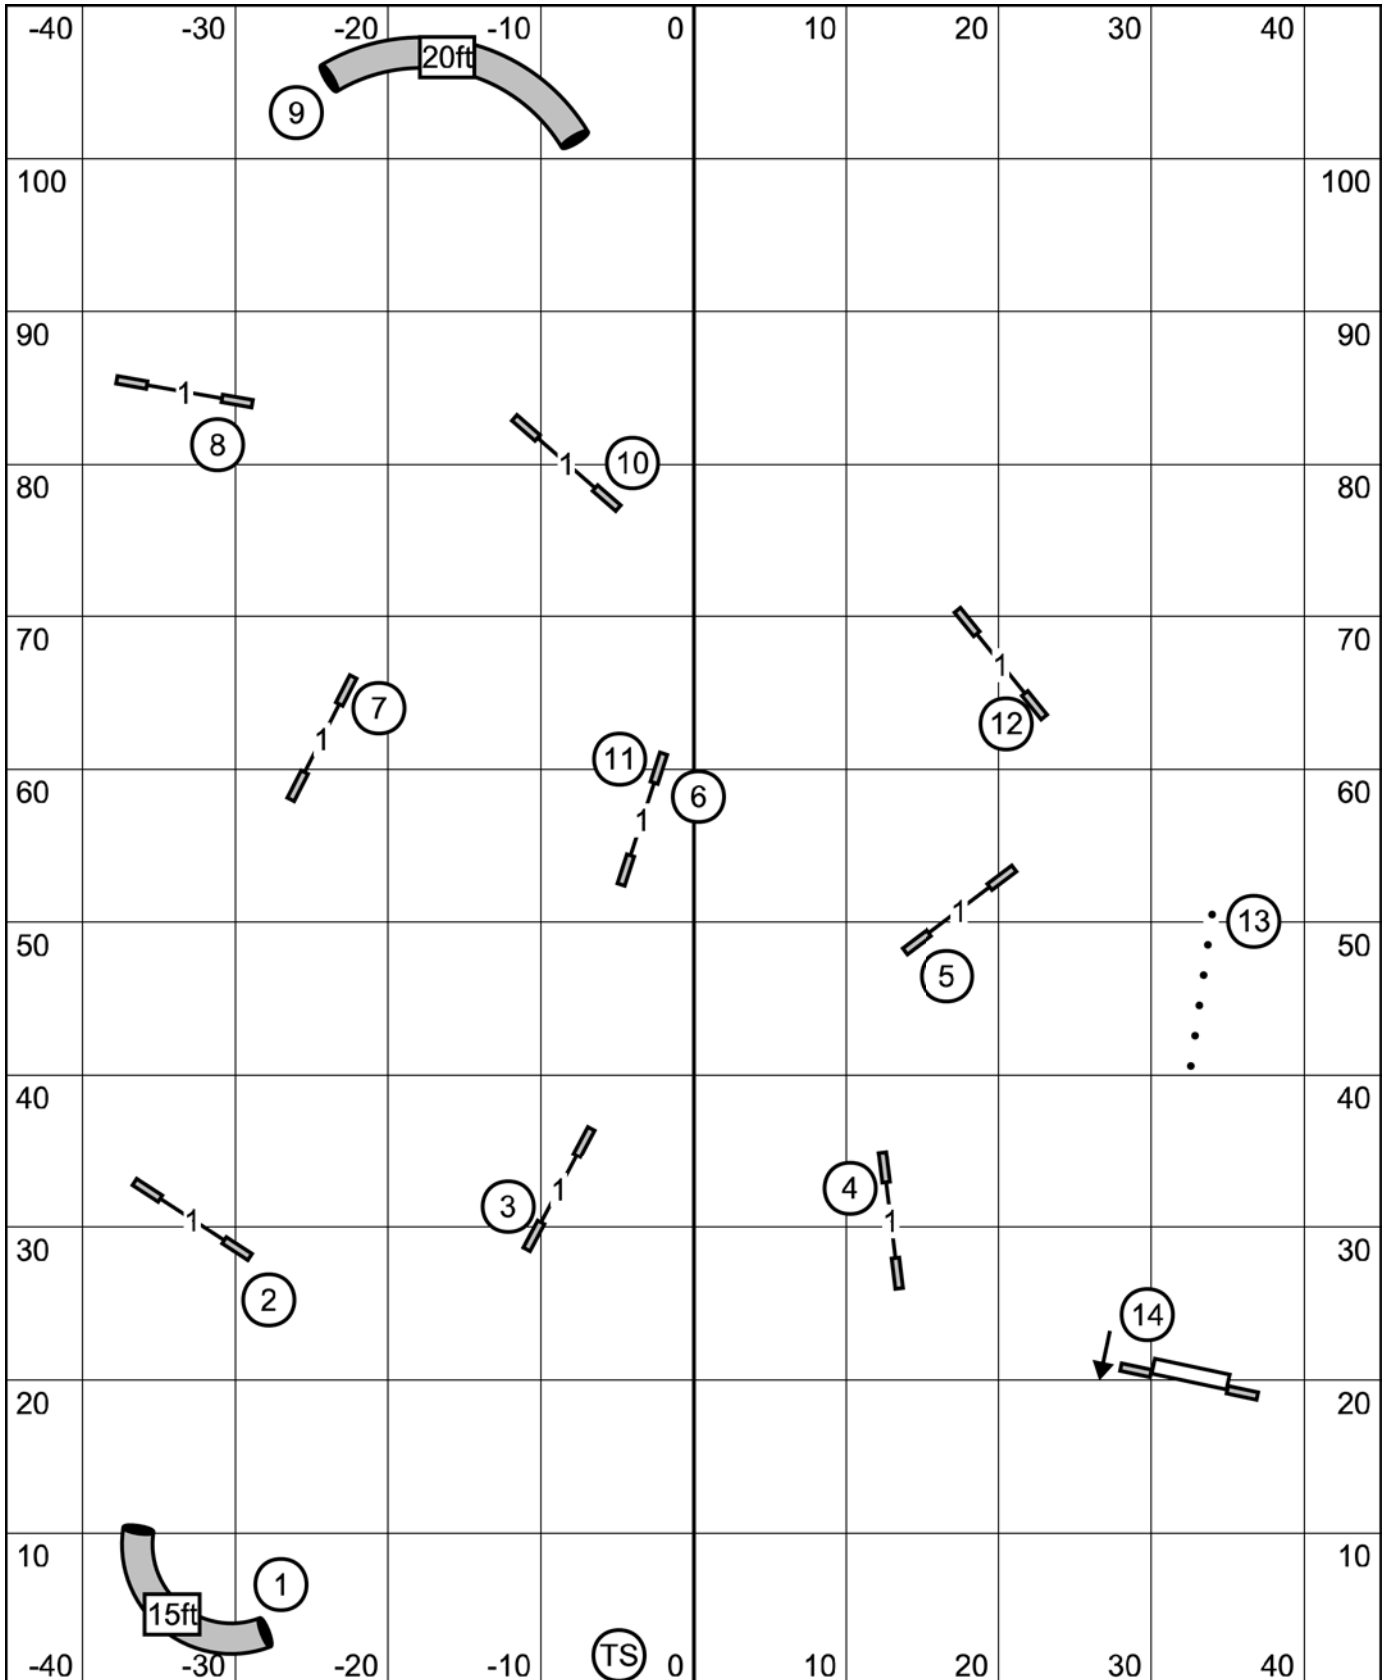

Come in at
 2nd tunnel

Exit

Enter

Denver Samoyed Assoc.
Open JWW
Sat., January 17, 2026
Judge: Dale Mahoney

Come in at
 2nd tunnel

Exit

Enter

Denver Samoyed Assoc.
Novice JWW
Sat., January 17, 2026
Judge: Dale Mahoney