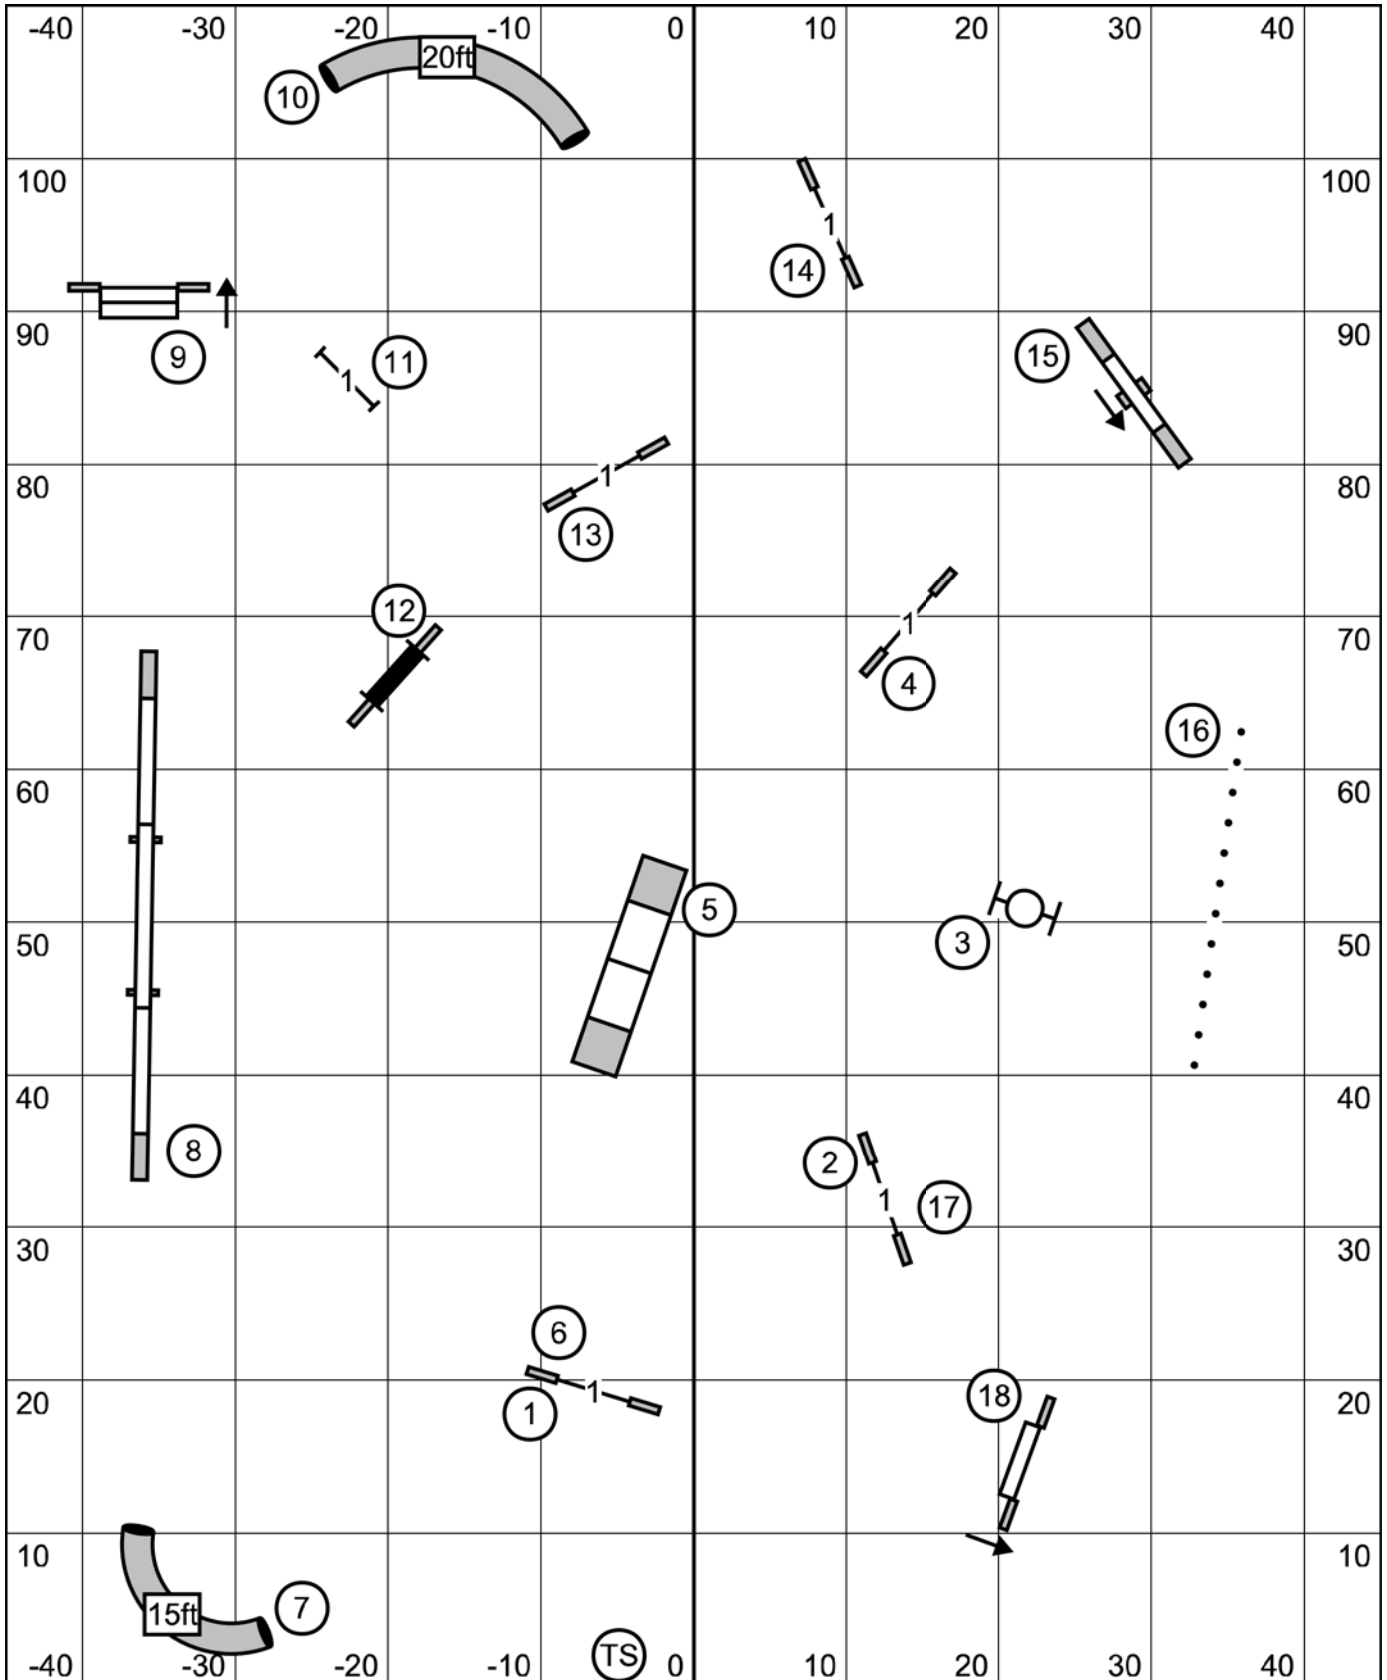

Enter

Denver Samoyed Assoc.
Master / Excellent Standard
Sat., January 17, 2026
Judge: Dale Mahoney

Come in
at weaves

Exit