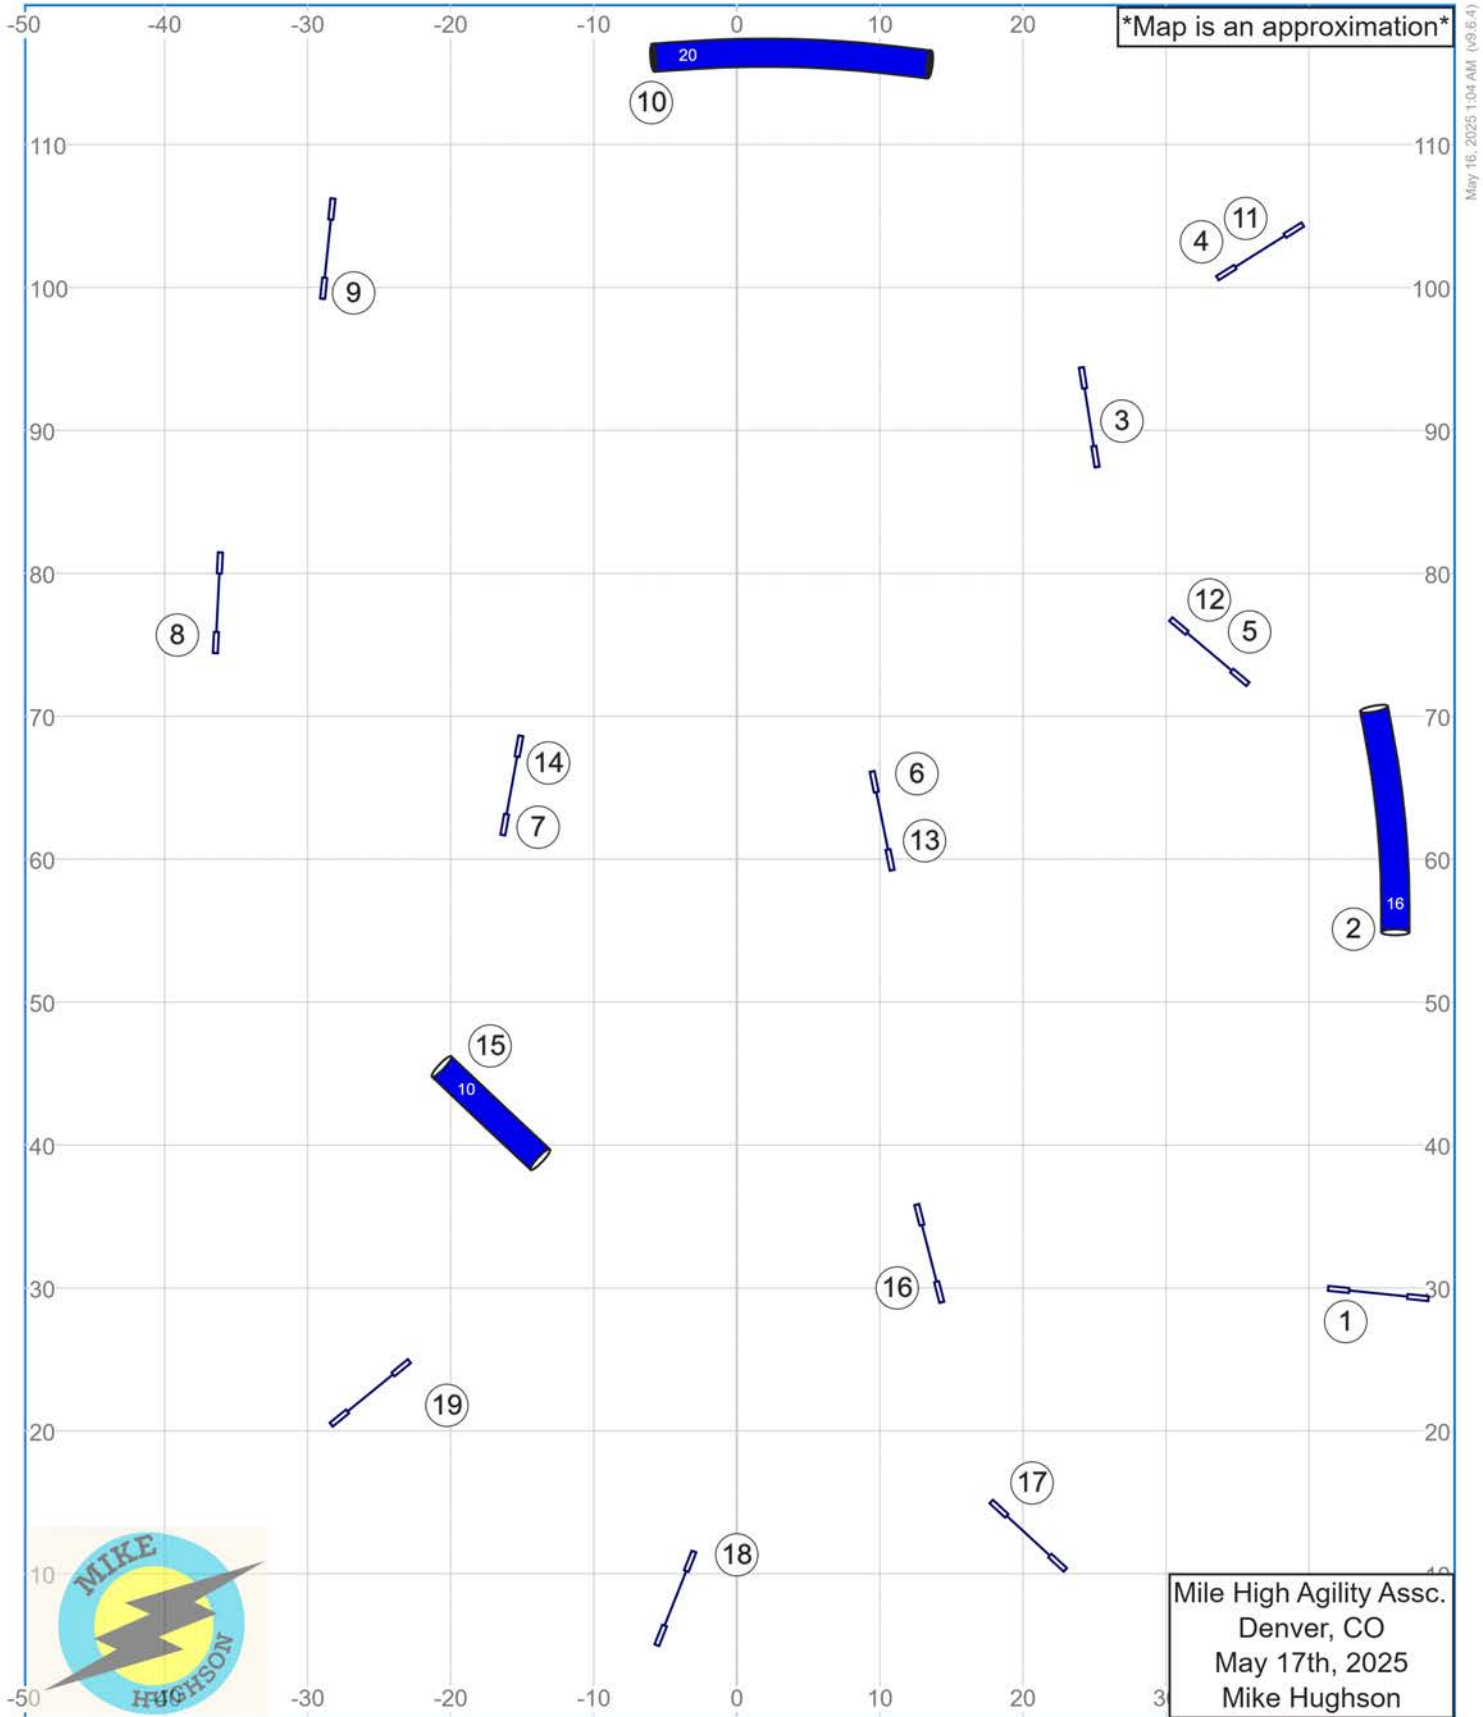

MHAA Senior/Champ Speedstakes 1

Path length (ft): 539.2

www.smarteragility.com