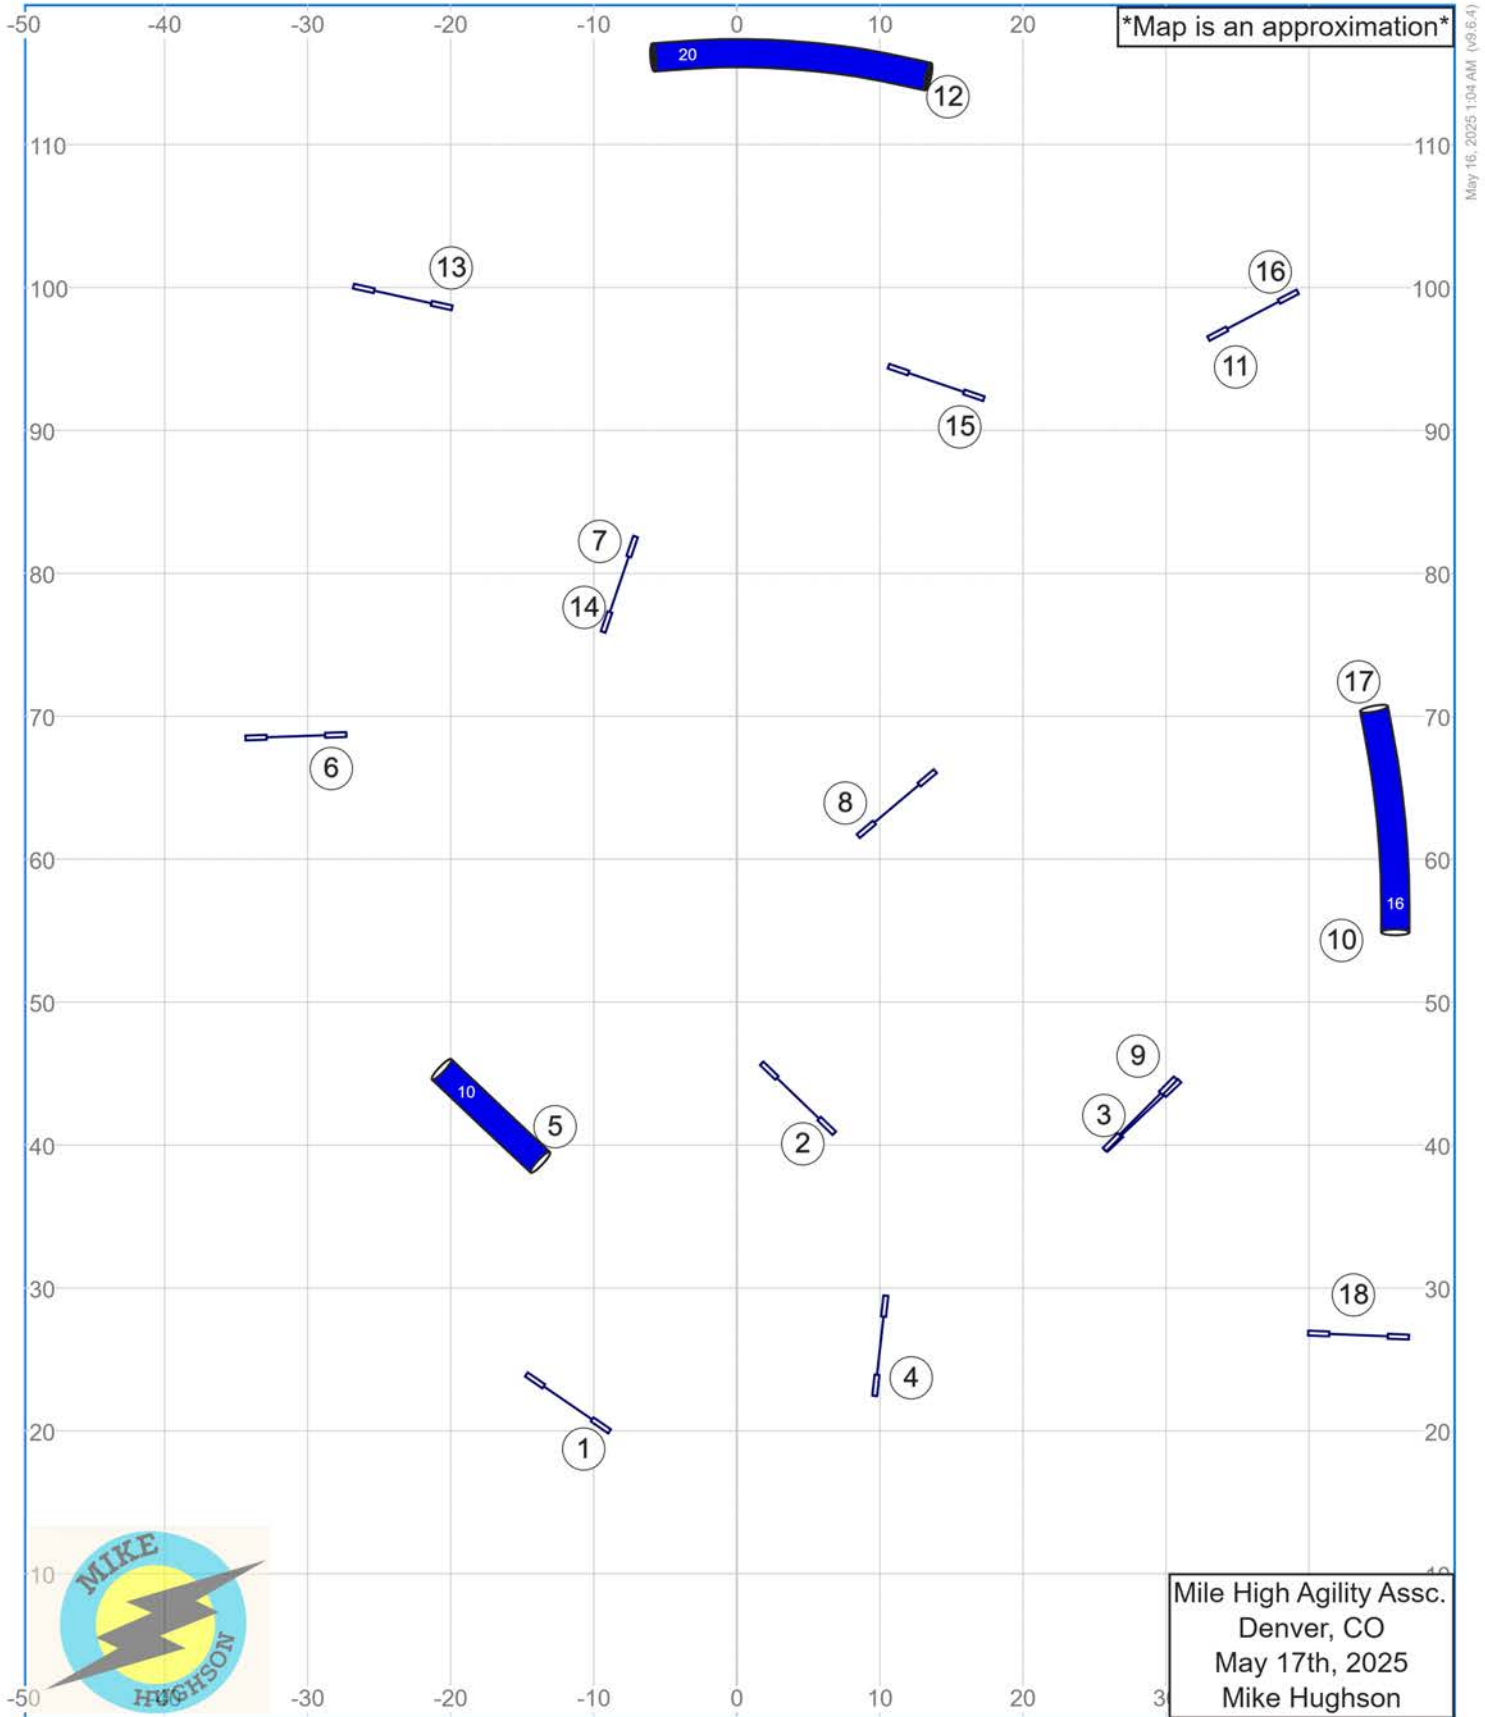

MHAA Beginner/Novice Speedstakes 1

Path length (ft): 527.9

www.smarteragility.com