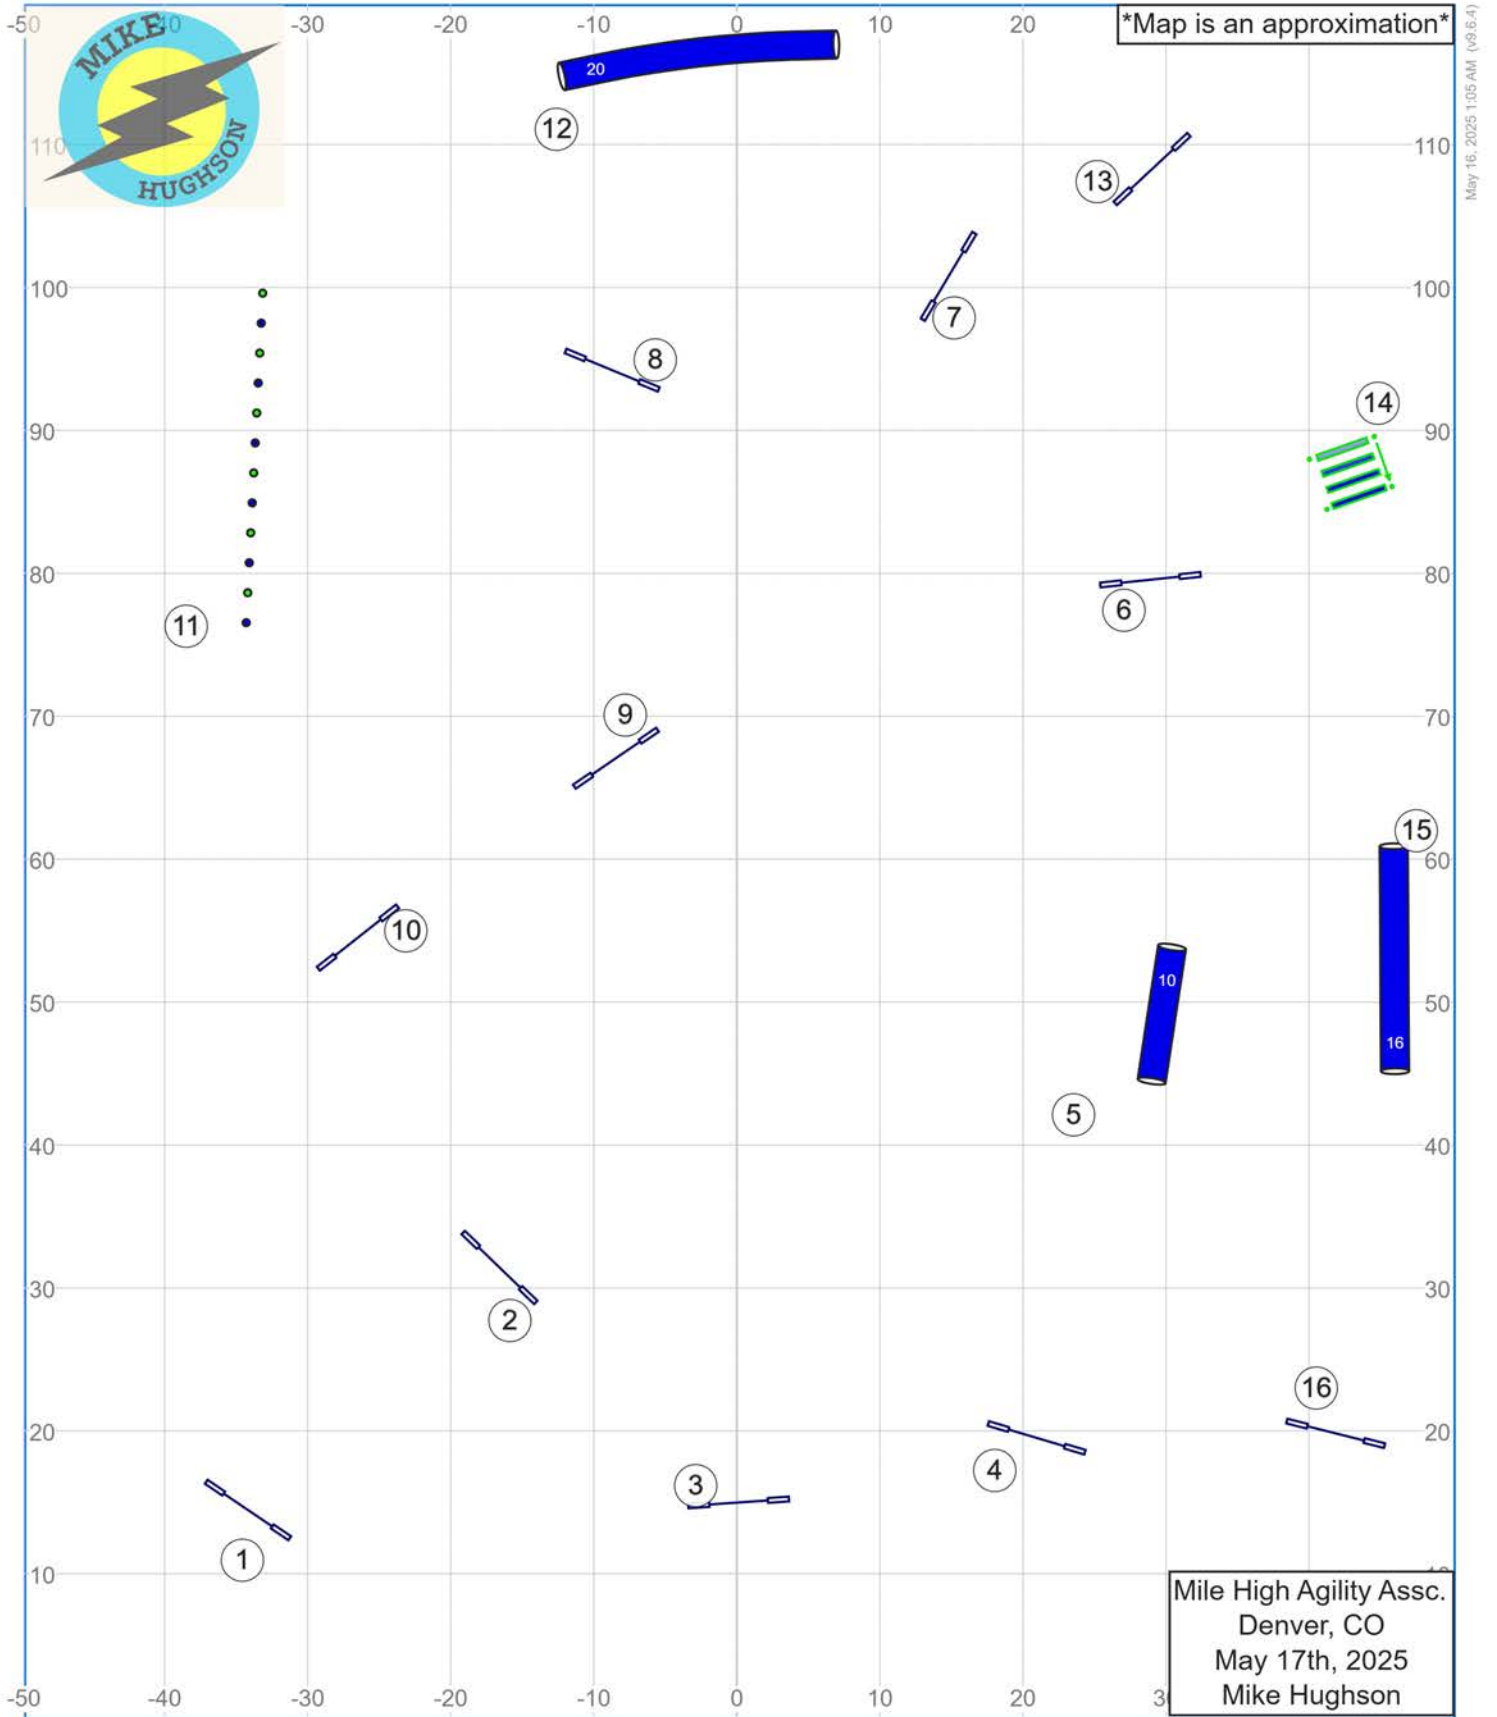

# MHAA Senior/Champ Jumping 1

May 16, 2025 1:05 AM (v9.6.4)

Path length (ft): 556.7

[www.smarteragility.com](http://www.smarteragility.com)

# MHAA Beginner/Novice Jumping 1

Path length (ft): 462.1

[www.smarteragility.com](http://www.smarteragility.com)

May 16, 2025 1:05 AM (v3.6.4)