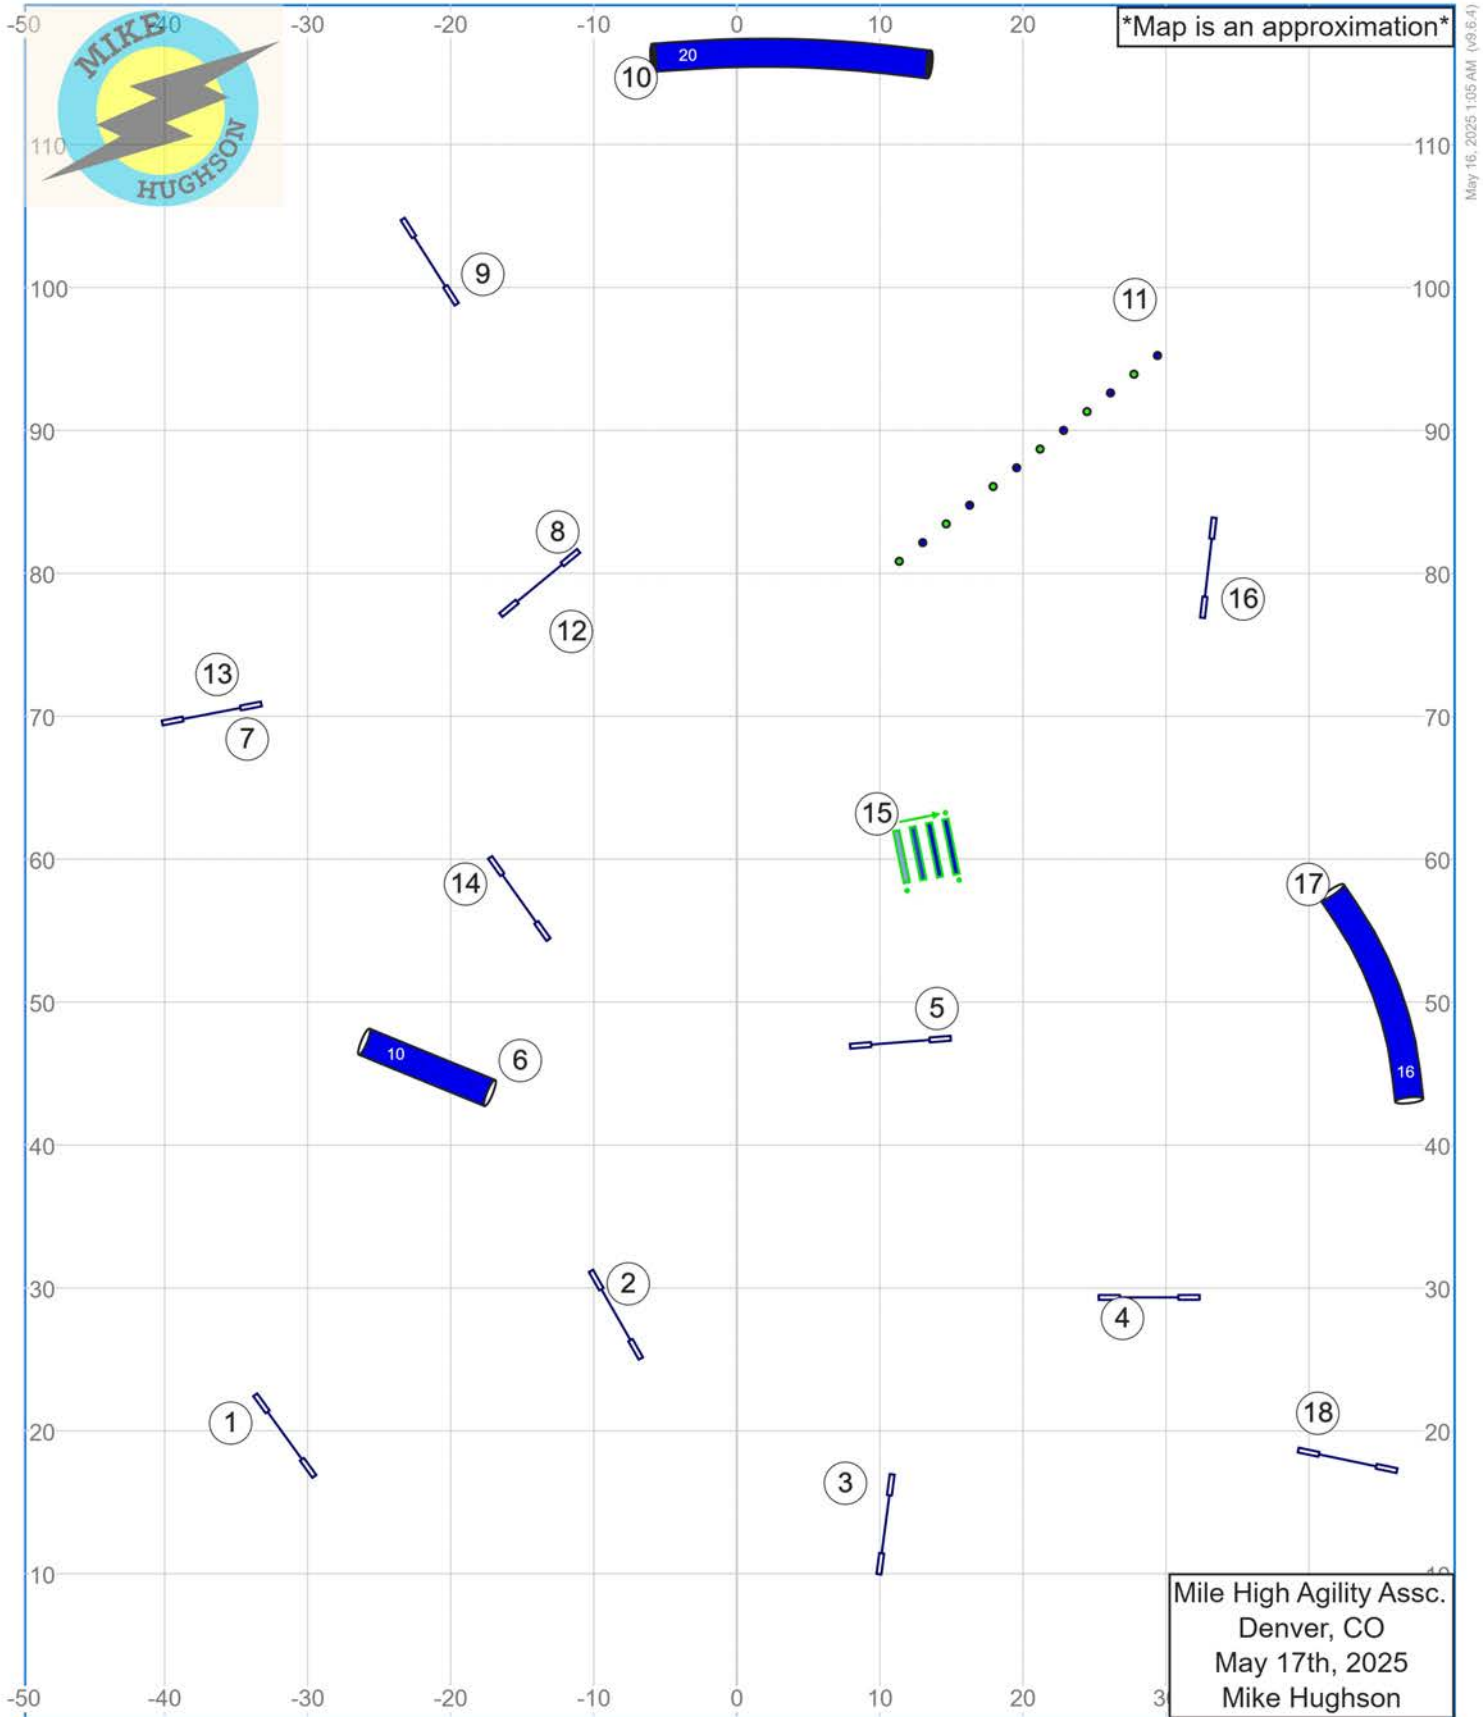

MHAA Senior/Champ Jumping 1

May 16, 2025 1:05 AM (v9.6.4)

Path length (ft): 556.7

www.smarteragility.com