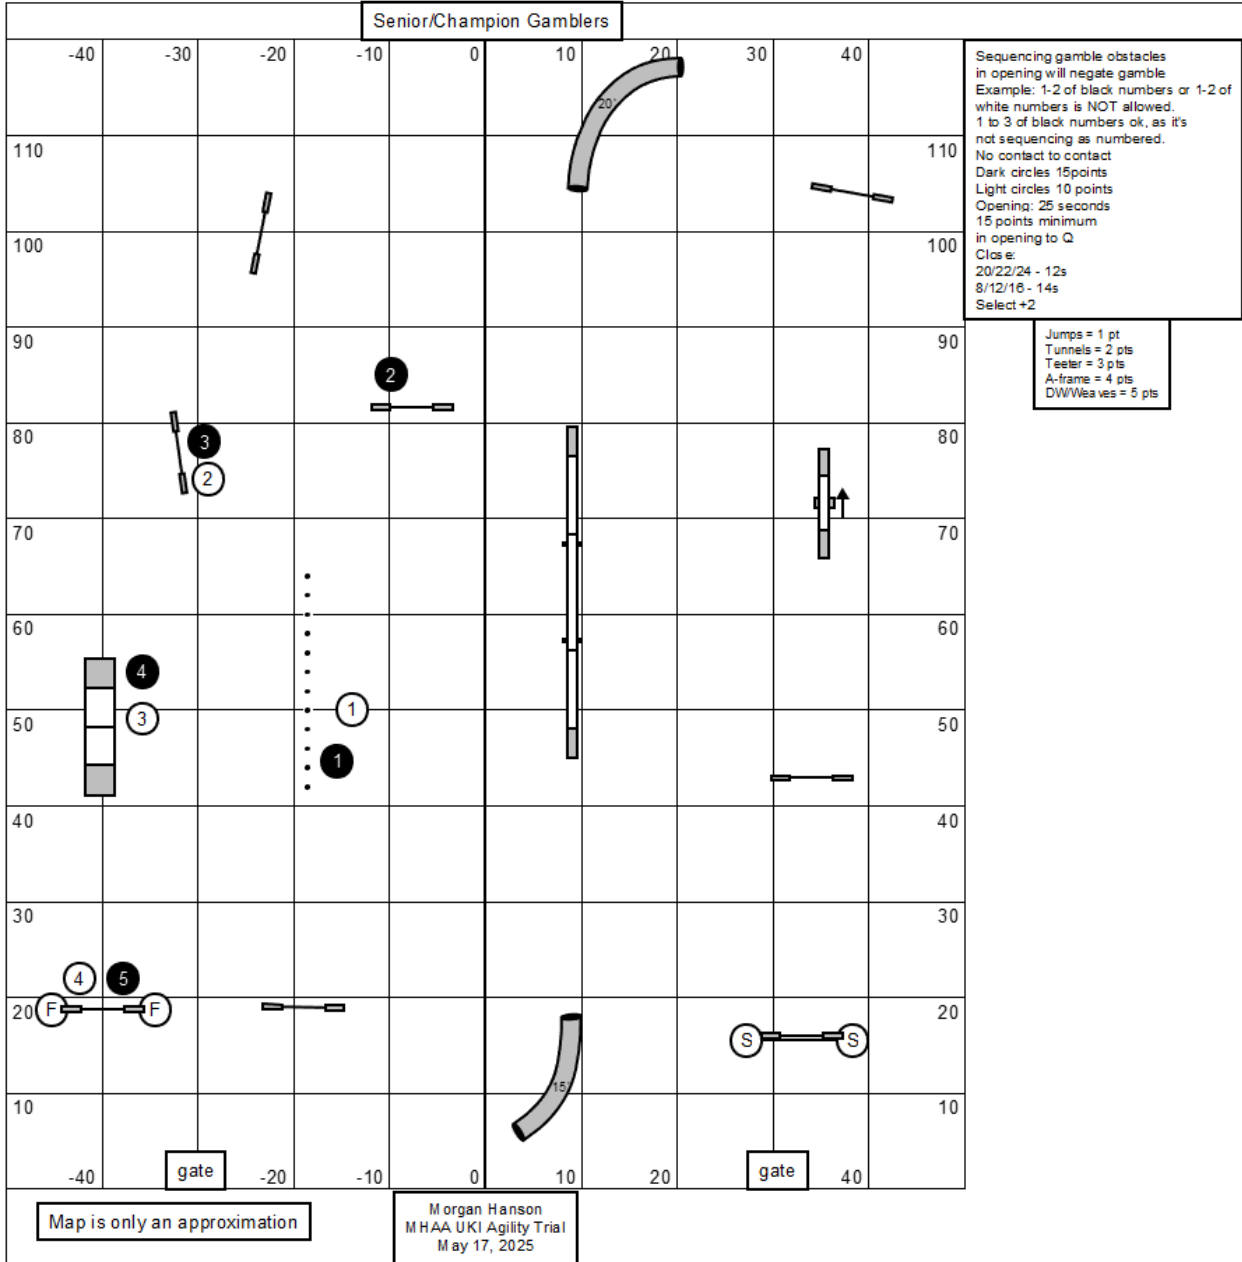

Beginner/Novice Agility 1

Map is only an approximation

Morgan Hanson  
 MHAA UKI Agility Trial  
 May 17, 2025

Senior/Champion Agility 1

Map is only an approximation

Morgan Hanson  
MHAA UKI Agility Trial  
May 17, 2025

Map is only an approximation

Morgan Hanson  
 MHAA UKI Agility Trial  
 May 17, 2025

Beginner/Novice Agility 2

Map is only an approximation

Morgan Hanson  
MHAA UKI Agility Trial  
May 17, 2025

Senior/Champion Agility 2